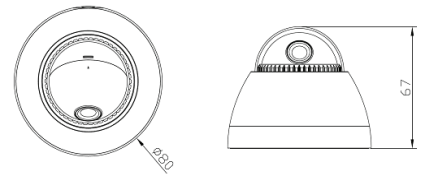

Server	Compression	Triple streams : H.264/MPEG-4/JPEG
	Pixel (H x V)	2048x1536 / 1920x1080 / 1280x720 / 640x480 / 320x240 / 176x144
	Traffic Control	32/48/64/96/128/192/256/320/384/448/512/576/640/704/768Kbps 1/1.5/2/2.5/3/3.5/4/5/6/7/8/9/10Mbps
	Max. Frame Rate	(15fps)2048x1536 (25fps)1920x1080
	Safety	User-ID and password
	Protocols	Ipv4/v6 / HTTP / HTTPS / QoS Layer 3 level / FTP / SMTP / Bonjour / UPnP / SNMPv1/v2c/v3 /DNS /DDNS / NTP / RTSP / RTP / UDP / IEEE 802.1x / DHCP / Access list filtering
	Number of User	Max. 10 connections for singal video
	Storage Capacity	Micro SD / FTP / NAS (Samba)
	Alerting	SMTP / FTP / HTTP / Micro SD
	Pre / Post Alarm	Pre (0,1,2,3,4,5)/ Post (0,1,2,3,4,5,10) seconds
Release for alarm	Motion detection/ I/O / schedule	
Network Camera	Image Pick-up Device	1/3" 3 Megapixel CMOS sensor
	D-WDR	Off & (1~8 level)
	Shutter Time	outdoor / indoor / 1/30 , 1/50 , 1/60 , 1/100 , 1/125 , 1/250 , 1/500 , 1/1000
	Video Output	--
	Optical Lens	3.6mm / F1.6
Terminal	Network Interface	Ethernet (10Base-T/100Base-Tx) / PoE
	External Port	DI / DO
	SD Card	Micro SD (up tp 32GB)
General	Operation Voltage	12V DC : max.2.4W PoE(802.3af above) 2.8W
	Dimen./Weight	(φ)80mm x (H)67mm @ 310g
	Operation Temp.	-10 ~ +45 ,