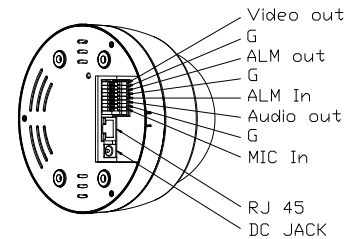

Server	Compression	Triple streams : H.264/MPEG-4/JPEG
	Pixel (H x V)	2592x1944 / 2048x1536 / 1920x1080 / 1280x720 / 640x480 / 320x240 / 176x144
	Traffic Control	32/48/64/96/128/192/256/320/384/448/512/576/640/704/768Kbps
	Max. Frame Rate	1/1.5/2/2.5/3/3.5/4/5/6/7/8/9/10Mbps (15fps)2592x1944, (20fps)2048x1536 (30fps)1920x1080 / 1280x720 / 640x480 / 320x240 / 176x144
	Safety	User-ID and password
	Protocols	Ipv4/v6 / HTTP / HTTPS / QoS Layer 3 level / FTP / SMTP / Bonjour / UPnP / SNMPv1/v2c/v3 DNS / DDNS / NTP / RTSP / RTP / UDP / IEEE 802.1x / DHCP / Access list filetering
	Number of User	Max. 10 connections for singal video
	Storage Capacity	SD card / FTP / NAS(Samba)
	Alerting	SMTP / FTP / HTTP / SD
	Pre / Post Alarm	Pre (0,1,2,3,4,5)/ Post (0,1,2,3,4,5,10) seconds
Release for alarm	Motion detection/ I/O / schedule	
Network Camera	Image Sensor	1/3.2" 5 Megapixel CMOS sensor
	D-WDR	Off (1~8 level)
	Shutter Time	outdoor / indoor/ (1/30, 1/50, 1/60, 1/100, 1/125, 1/250, 1/500, 1/1000)
	Video Output	BNC (1Vp-p, 75 Ohms)
	Min Illum	1.5 Lux(color) / 1.0 Lux(B/W)
	Optical Lens	3 ~ 9mm / F1.8
	IR LED / Range	18pcs / 15M
	Day / Night	Light Senso Mode / Color Mode(Day) / B/W Mode(Night) / Times Mode / Synchronize with DI input
Audio	Audio	2-way-halfduplex
	Audio Compression	G.711(64Kbps) / G.726(24Kbps) / G.726(32Kbps)
	Adjust Volume	Mic-in / Line-out web adjustable
	Audio In	Interior Line-in
	Audio Out	Interior Line-out
Terminal	Network Interface	Ethernet (10Base-T/100Base-Tx) / PoE
	Video Interface	BNC, Video composit (NTSC/PAL)
	External Port	DI / DO
	SD Card	SD Card (up tp 32GB)
General	Operation Voltage	12V DC : max. 5.52W PoE(802.3af above) : max. 6.72W
	Dimen./Weight	132mm (φ)x 108.4mm(H) / @ 680g / 16pcs per carton
	Operation Temp.	-10 ~ +45

YUK D07 L-Type bracket (option)