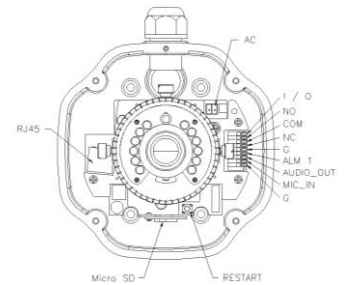

Server	Compression	Triple streams : H.264/MPEG-4/JPEG
	Pixel (H x V)	2592x1944 / 2048x1536 / 1920x1080 / 1280x720 / 640x480 / 320x240 / 176x144
	Traffic Control	32/48/64/96/128/192/256/320/384/448/512/576/640/704/768Kbps
	Max. Frame Rate	1/1.5/2/2.5/3/3.5/4/5/6/7/8/9/10Mbps (15fps)2592x1944, (20fps)2048x1536 (30fps)1920x1080 / 1280x720 / 640x480 / 320x240 / 176x144
	Safety	User-ID and password
	Protocols	Ipv4/v6 / HTTP / HTTPs / QoS Layer 3 level / FTP / SMTP / Bonjour / UPnP / SNMPv1/v2c/v3 DNS/DDNS / NTP / RTSP / RTP / UDP / IEEE 802.1x / DHCP / Access list filetering
	Number of User	Max. 10 connections for singal video
	Storage Capacity	Micro SD card / FTP / NAS(Samba)
	Alerting	SMTP / FTP / HTTP / Micro SD
	Pre / Post Alarm	Pre (0,1,2,3,4,5)/ Post(0,1,2,3,4,5,10) seconds
Release for alarm	Motion detection/ I/O / schedule	
Network Camera	Image Sensor	1/3.2" 5 Megapixel CMOS sensor
	D-WDR	Off (1~8 level)
	Shutter Time	outdoor / indoor/ (1/30 , 1/50 , 1/60 , 1/100 , 1/125 , 1/250 , 1/500 , 1/1000)
	Video Output	BNC (1Vp-p, 75 Ohms)
	Min Illum	1.5 Lux(color) / 1.0 Lux(B/W)
	Optical Lens	3 ~ 9mm / F1.8
	IR LED / Range	18pcs / 15M
Day / Night	Light Senso Mode / Color Mode(Day) / B/W Mode(Night) / Times Mode / Synchronize with DI input	
Audio	Audio	2-way-halfduplex
	Audio Compression	G.711(64Kbps) / G.726(24Kbps) / G.726(32Kbps)
	Adjust Volume	Mic-in / Line-out web adjustable
	Audio In	3.5mm phone jack
	Audio Out	3.5mm phone jack Support 2 way
Terminal	Network Interface	Ethernet (10Base-T/100Base-Tx) / PoE
	Video Interface	BNC, Video composit (NTSC/PAL)
	External Port	DI / DO
	SD Card	Micro SD Card (up tp 32GB)
General	Operation Voltage	DC 12V Max: 6.08W(IR On) PoE Max: 802.3af, 7.2W(IR On)
	Dimen./Weight	142mm (W) x 142mm (L) x 100mm (D)
	Operation Temp.	-10 ~ +45
	Waterproof	IP66