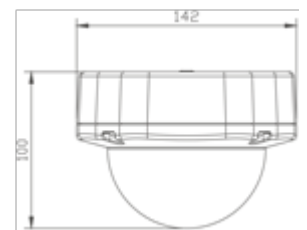

Server	Compression	Triple streams : H.264/MPEG-4/JPEG
	Pixel (H x V)	2592x1944 / 2048x1536 / 1920x1080 / 1280x720 / 640x480 / 320x240 / 176x144
	Traffic Control	32/48/64/96/128/192/256/320/384/448/512/576/640/704/768Kbps
	Max. Frame Rate	1/1.5/2/2.5/3/3.5/4/5/6/7/8/9/10Mbps (15fps)2592x1944, (20fps)2048x1536 (30fps)1920x1080 / 1280x720 / 640x480 / 320x240 / 176x144
	Safety	User-ID and password
	Protocols	Ipv4/v6 / HTTP / HTTPs / QoS Layer 3 level / FTP / SMTP / Bonjour / UPnP / SNMPv1/v2c/v3 DNS/DDNS / NTP / RTSP / RTP / UDP / IEEE 802.1x / DHCP / Access list filetering
	Number of User	Max. 10 connections for singal video
	Storage Capacity	Micro SD card / FTP / NAS(Samba)
	Alerting	SMTP / FTP / HTTP / Micro SD
	Pre / Post Alarm	Pre (0,1,2,3,4,5)/ Post(0,1,2,3,4,5,10) seconds
Release for alarm	Motion detection/ I/O / schedule	
Network Camera	Image Sensor	1/3.2" 5 Megapixel CMOS sensor
	D-WDR	Off (1~8 level)
	Shutter Time	outdoor / indoor/ (1/30 , 1/50 , 1/60 , 1/100 , 1/125 , 1/250 , 1/500 , 1/1000)
	Video Output	BNC (1Vp-p, 75 Ohms)
	Min Illum	1.5 Lux(color) / 1.0 Lux(B/W)
	Optical Lens	3 ~ 9mm / F1.8
	IR LED / Range	18pcs / 15M
Day / Night	Light Senso Mode / Color Mode(Day) / B/W Mode(Night) / Times Mode / Synchronize with DI input	
Audio	Audio	2-way-halfduplex
	Audio Compression	G.711(64Kbps) / G.726(24Kbps) / G.726(32Kbps)
	Adjust Volume	Mic-in / Line-out web adjustable
	Audio In	3.5mm phone jack
	Audio Out	3.5mm phone jack Support 2 way
Terminal	Network Interface	Ethernet (10Base-T/100Base-Tx) / PoE
	Video Interface	BNC, Video composit (NTSC/PAL)
	External Port	DI / DO
	SD Card	Micro SD Card (up tp 32GB)
General	Operation Voltage	DC 12V Max: 6.08W(IR On) PoE Max: 802.3af, 7.2W(IR On)
	Dimen./Weight	142mm (W) x 142mm (L) x 100mm (D)
	Operation Temp.	-10 ~ +45
	Waterproof	IP66